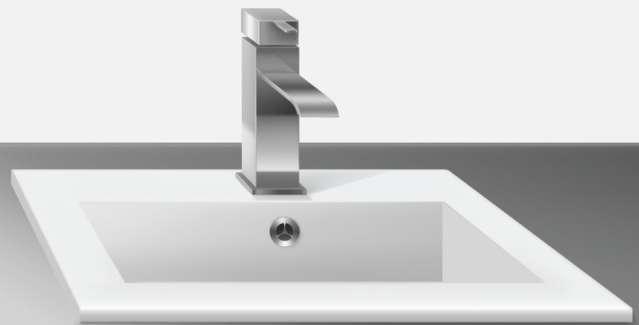

EXCLUSIVE QUARTZ

Kitchen
Slnk

KITCH^{TM}
esencial kitchen basket

Luxury in Simplicity